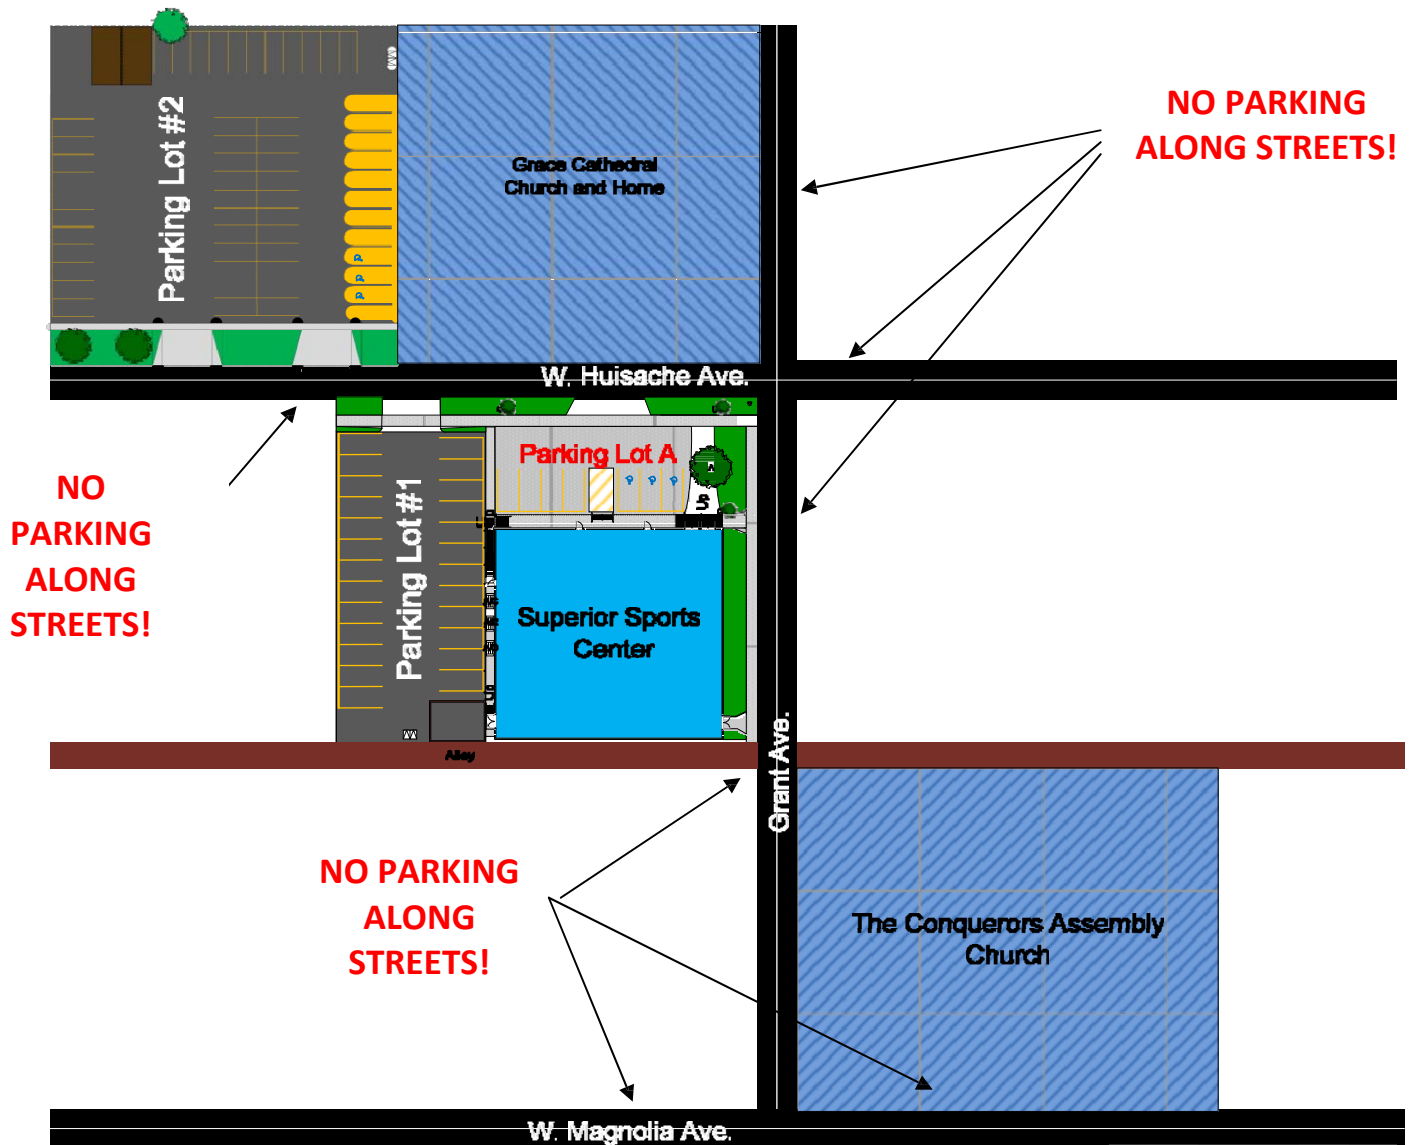

# SUPERIOR SPORTS PARKING RULES

Superior has **THREE** designated places to park:

1. The lot directly next to the gym
2. The lot across W. Huisache next to Grace Cathedral
3. The lot down Grant Ave. (right to the gym) next to The Conquerors Assembly Church

Notify parents that they **WILL BE TOWED** if they park:

- Along the streets
- In the grass
- In residential spots or driveways
- In a Handicap Zone